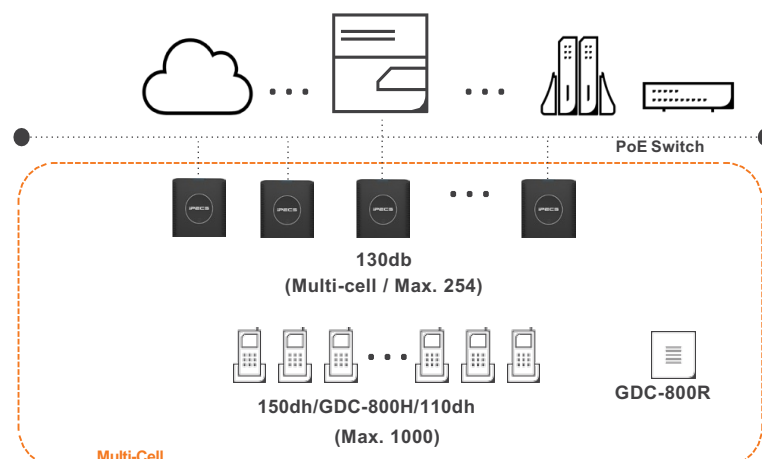

Highly scalable and flexible network architecture

- Seamlessly scalable up to 254 bases and 1K DECT handsets per zone (130db)
- Roaming between zones are supported in the multi-cell solution (130db)
- Supports both air & LAN sync for wider coverage and flexible deployment (130db)

Secure and easy deployment and management

- Secure Web interface configuration
- DECT handset Software Update Over The Air (SUOTA)
- CAT-iq support

Business essential features with HD voice

- HD audio support (G.722)
- Wideband speakerphone
- Emergency alarm feature (150dh) - Emergency button, Man down, Pull-cord
- Multi-call operation
- One button voice mail access

Compatible with iPECS Cloud / UCP

Specifications

Model	130db	GDC-800R
Product type	Base Station	Repeater
Design		
Frequency	1.88 – 1.93 GHz	
Radio RF power	Under 250mW	
Max no. of bases	*254	Repeater
Max no. of repeaters	3	-
Max no. of user registration	1000 (up to system capacity)	-
Simultaneous calls per base	8 / 9 (Multi / Single cell)	5 / 5 (Multi / Single cell)
Sync	Air & LAN sync(IEEE1588)	-
Max Range (in / outdoor)	50/300M	50/300M
Antenna	Internal omni-directional antennas	
Codec	G.711 PCM, G.722(Allows HD sound for the handset)	
Protocol	SIP, HTTPs/HTTP, RTP, DHCP, Static IP, FTP/TFTP, TCP/IP, UDP, SNTP	
Compatible System	iPECS Cloud / UCP	
Input power	IEEE 802.3: POE Power class 2	AC 100~240V, 50/60Hz
Output power	<250 mW (for USA < 140mW)	DC 5.5V 600mA
Power Consumption	1W	0.5W
Operating Temperature	0°C ~ 40°C (32°F~104°F)	-10°C ~ 50°C (14°F~122°F)
Type Approval	EU : Radio(EN 301406), Safety(EN 60950-1), EMC(EN 301 489-6, EN 301 489-1, EN 60945)	
Dimension (H*W*D)	144*140*130mm	130*32*30mm